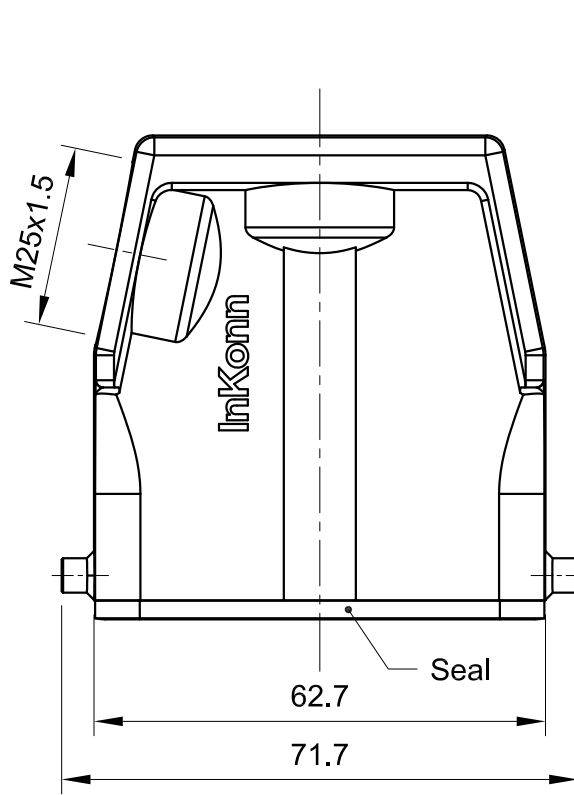

1 2 3 4 5 6

A

B

C

D

A

B

C

D

All Dimensions in mm Original Size DIN A4	Date 2021-05-10	Drawing No. TC1004894	Rev. A00	Scale 1:1
	InKonn® InKonn (Suzhou) Electric Technology Co.,Ltd.	Part No. 10 01 010 1102	Created by Shuxu Huang	Checked by Yiyi Luo
Type Name HA10-HSE-DB-M25				

1 2 3 4 5 6