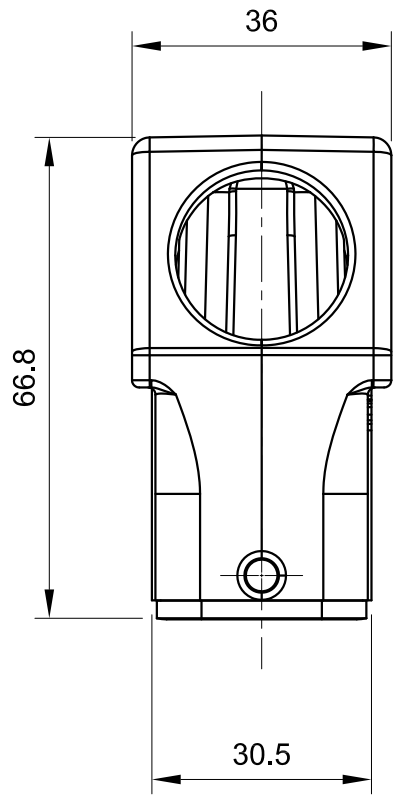

1 2 3 4 5 6

A

B

C

D

A

B

C

D

All Dimensions in mm Original Size DIN A4	Date 2021-05-10	Drawing No. TC1004894	Rev. A00	Scale 1:1
	InKonn® InKonn (Suzhou) Electric Technology Co.,Ltd.	Part No. 10 01 010 1102	Created by Shuxu Huang	Checked by Yiyi Luo
Type Name HA10-HSE-DB-M25				

1 2 3 4 5 6